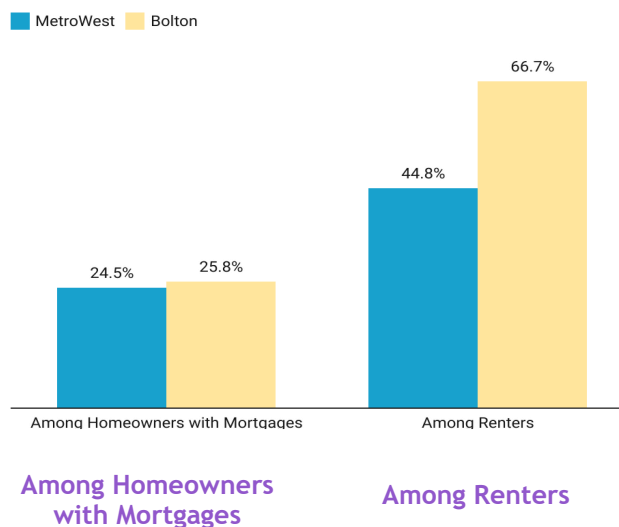

Bolton, MA

2021

- Population: 5,426
- Median Household Income: \$173,024
- Per Capita Income: \$62,060

Socioeconomic

Race

Bolton 495/MW MA

Population Growth (2010-2019)

Residents 25+ with a Bachelor's Degree or Higher

Citizenship

Total Housing Units: 1,851

Housing

Vacant Housing Units: 112

Housing Tenure

Bolton

Cost Burden

Year Structure Built