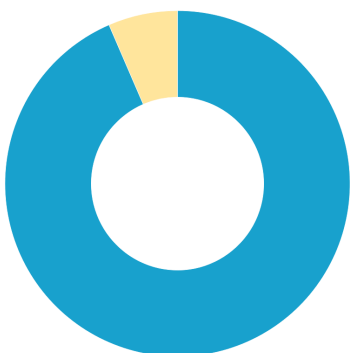

Bolton, MA

2021

- Population: 5,426
- Median Household Income: \$173,024
- Per Capita Income: \$62,060

Socioeconomic

Race

Bolton 495/MW MA

Population Growth (2010-2019)

Residents 25+ with a Bachelor's Degree or Higher

Citizenship

Total Housing Units: 1,851

Housing

Vacant Housing Units: 112

Housing Tenure

Bolton

Cost Burden

Year Structure Built

- 2000 or later (20%)
- 1980-1999 (34%)
- 1960-1979 (29%)
- 1959 or earlier (17%)

Commuting

Getting to Work

Modality

Top Communities Bolton Workers Commute To

Top Communities Bolton Workers Commute From

Occupations & Industry Base