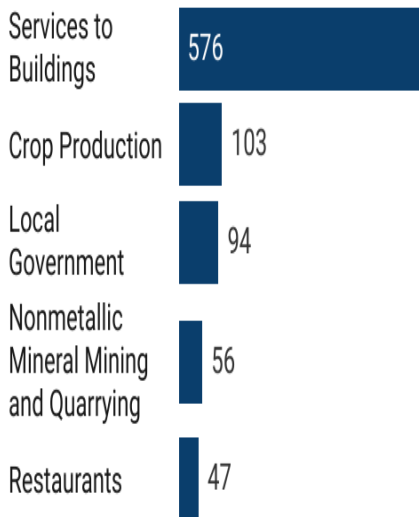

- 2000 or later (20%)
- 1980-1999 (34%)
- 1960-1979 (29%)
- 1959 or earlier (17%)

Commuting

Getting to Work

Modality

Top Communities Bolton Workers Commute To

Top Communities Bolton Workers Commute From

Occupations & Industry Base

Largest Industries (2020)

Top Occupations & Wages in Bolton

Fastest Growing Industries (2010-2020)