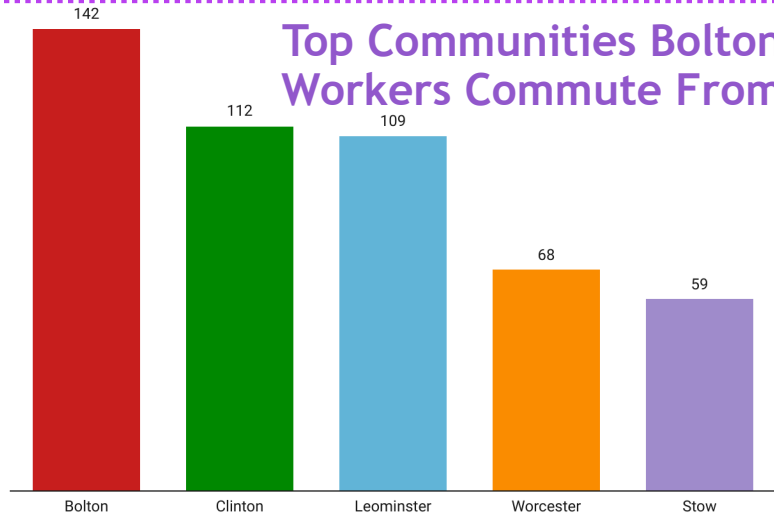

- 2000 or later (20%)
- 1980-1999 (34%)
- 1960-1979 (29%)
- 1959 or earlier (17%)

Commuting

Getting to Work

Modality

Top Communities Bolton Workers Commute To

Top Communities Bolton Workers Commute From

Occupations & Industry Base

Largest Industries (2020)

Top Occupations & Wages in Bolton

Fastest Growing Industries (2010-2020)