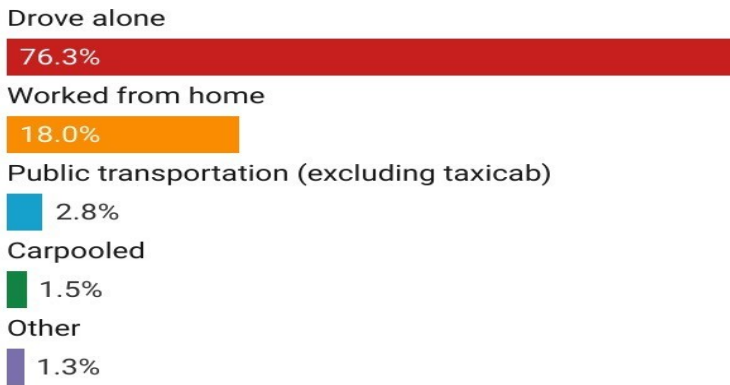

Citizenship

Total Housing Units: 1,851

Housing

Vacant Housing Units: 112

Housing Tenure

Bolton

Cost Burden

Year Structure Built

- 2000 or later (20%)
- 1980-1999 (34%)
- 1960-1979 (29%)
- 1959 or earlier (17%)

Commuting

Getting to Work

Modality

Top Communities Bolton Workers Commute To

Top Communities Bolton Workers Commute From

Occupations & Industry Base