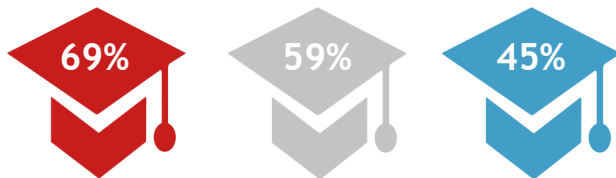

Bolton, MA

2021

- Population: 5,426
- Median Household Income: \$173,024
- Per Capita Income: \$62,060

Socioeconomic

Race

Bolton 495/MW MA

Population Growth (2010-2019)

Residents 25+ with a Bachelor's Degree or Higher