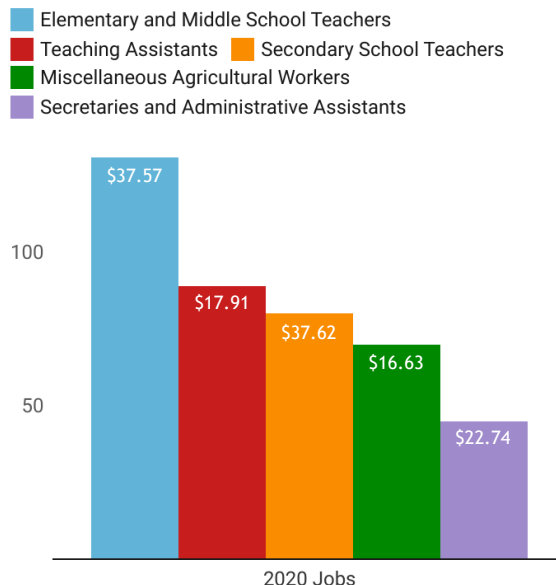

Top Occupations & Wages in Bolton