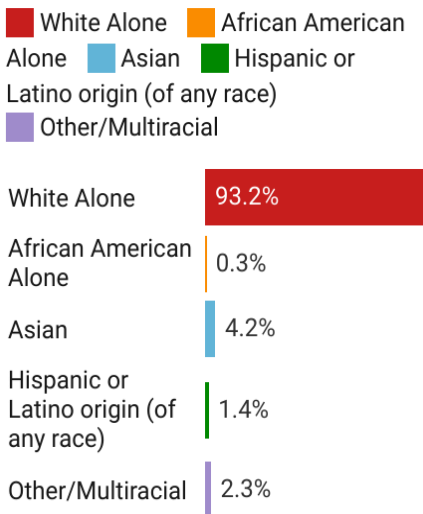

Bolton, MA

2021

- Population: 5,426
- Median Household Income: \$173,024
- Per Capita Income: \$62,060

Socioeconomic

Race

Bolton 495/MW MA

Population Growth (2010-2019)

Residents 25+ with a Bachelor's Degree or Higher