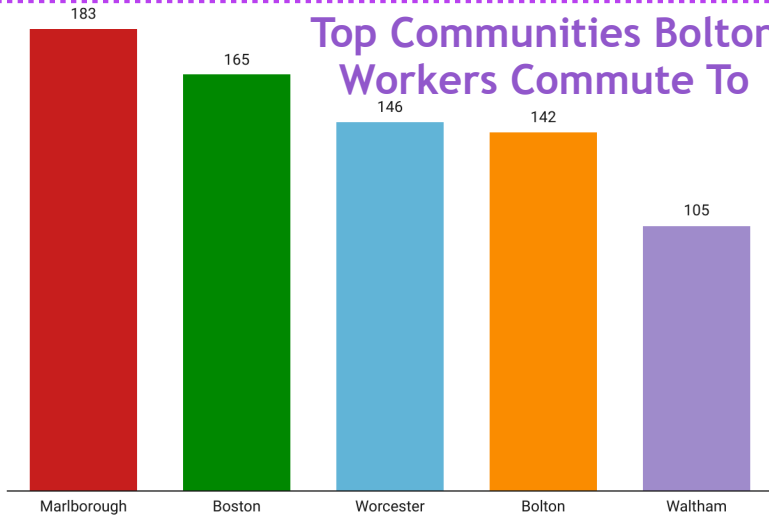

- 2000 or later (20%)
- 1980-1999 (34%)
- 1960-1979 (29%)
- 1959 or earlier (17%)

Commuting

Getting to Work

Modality

Top Communities Bolton Workers Commute To

Top Communities Bolton Workers Commute From

Occupations & Industry Base

Largest Industries (2020)

Top Occupations & Wages in Bolton

Fastest Growing Industries (2010-2020)