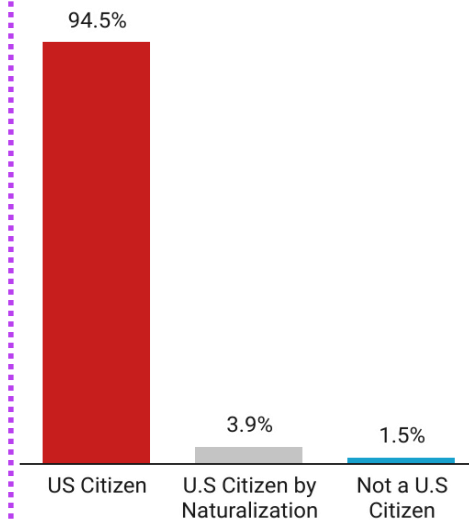

Bolton, MA

2021

- Population: 5,426
- Median Household Income: \$173,024
- Per Capita Income: \$62,060

Socioeconomic

Race

Bolton 495/MW MA

Population Growth (2010-2019)

Residents 25+ with a Bachelor's Degree or Higher

Citizenship

Total Housing Units: 1,851

Housing

Vacant Housing Units: 112

Housing Tenure

Bolton

Cost Burden

Year Structure Built