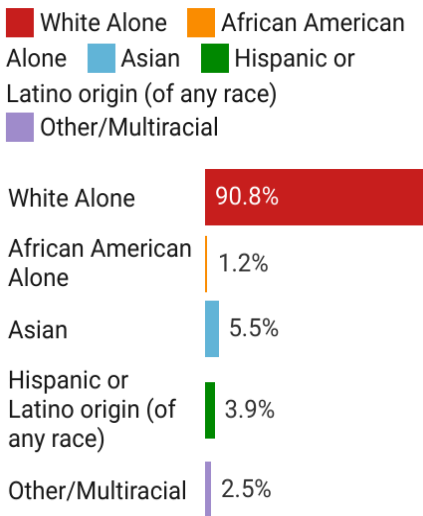

Holliston, MA

2021

- Population: 14,912
- Median Household Income: \$135,340
- Per Capita Income: \$60,245

Socioeconomic

Race

Holliston 495/MW MA

Population Growth (2010-2019)

Residents 25+ with a Bachelor's Degree or Higher