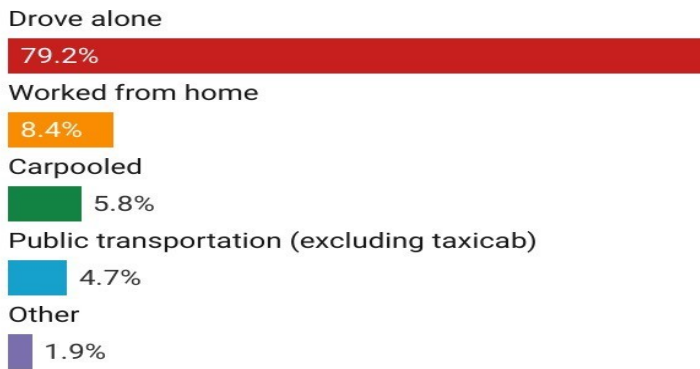

Commuting

Getting to Work