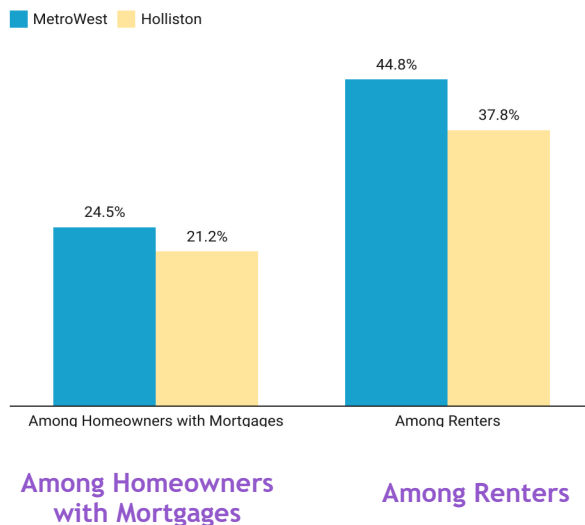

Holliston, MA

2021

- Population: 14,912
- Median Household Income: \$135,340
- Per Capita Income: \$60,245

Socioeconomic

Race

Holliston 495/MW MA

Population Growth (2010-2019)

Residents 25+ with a Bachelor's Degree or Higher

Citizenship

Total Housing Units: 5,376

Housing

Vacant Housing Units: 106

Housing Tenure

Holliston

Cost Burden

Year Structure Built