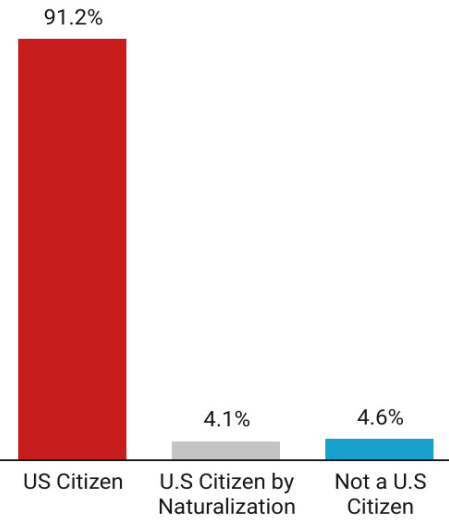

Holliston, MA

2021

- Population: 14,912
- Median Household Income: \$135,340
- Per Capita Income: \$60,245

Socioeconomic

Race

Holliston 495/MW MA

Population Growth (2010-2019)

Residents 25+ with a Bachelor's Degree or Higher

Citizenship

Total Housing Units: 5,376

Housing

Vacant Housing Units: 106

Housing Tenure

Holliston

Cost Burden

Year Structure Built