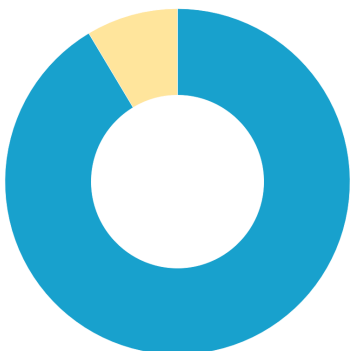

Holliston, MA

2021

- Population: 14,912
- Median Household Income: \$135,340
- Per Capita Income: \$60,245

Socioeconomic

Race

Holliston 495/MW MA

Population Growth (2010-2019)

Residents 25+ with a Bachelor's Degree or Higher

Citizenship

Total Housing Units: 5,376

Housing

Vacant Housing Units: 106

Housing Tenure

Holliston

Cost Burden

Year Structure Built