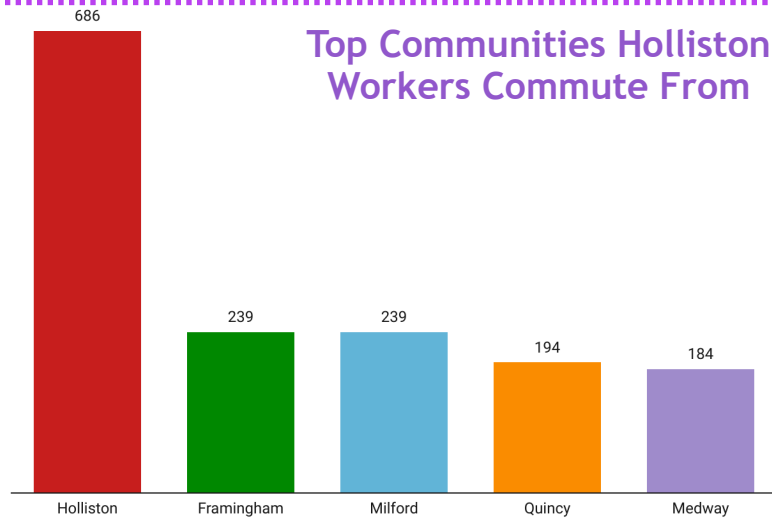

- 2000 or later (12%)
- 1980-1999 (16%)
- 1960-1979 (38%)
- 1959 or earlier (34%)

Commuting

Getting to Work

Modality

Top Communities Holliston Workers Commute To

Top Communities Holliston Workers Commute From