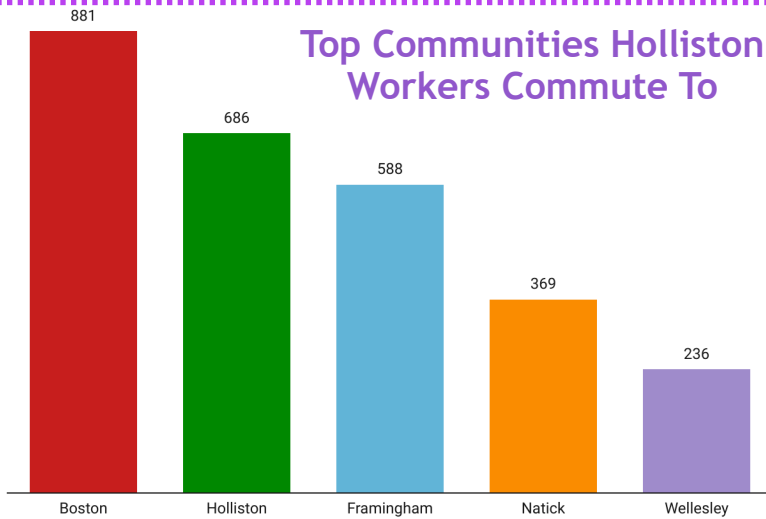

- 2000 or later (12%)
- 1980-1999 (16%)
- 1960-1979 (38%)
- 1959 or earlier (34%)

Commuting

Getting to Work

Modality

Top Communities Holliston Workers Commute To

Top Communities Holliston Workers Commute From