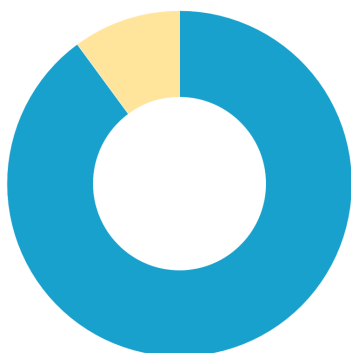

Housing Tenure

Medway