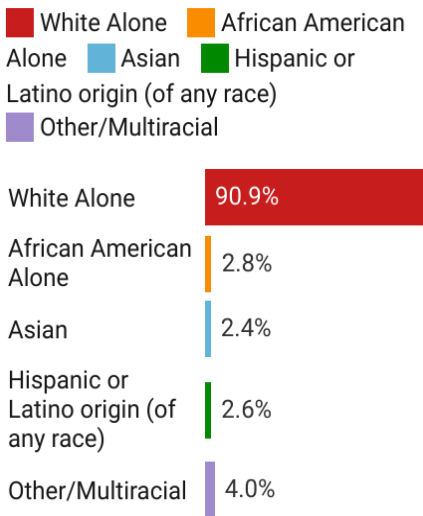

Socioeconomic

Race