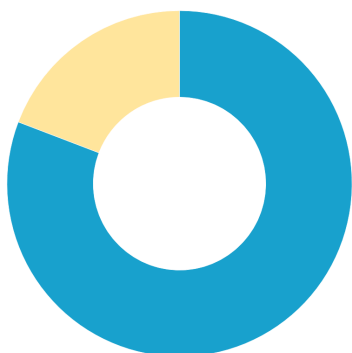

Housing Tenure Northborough