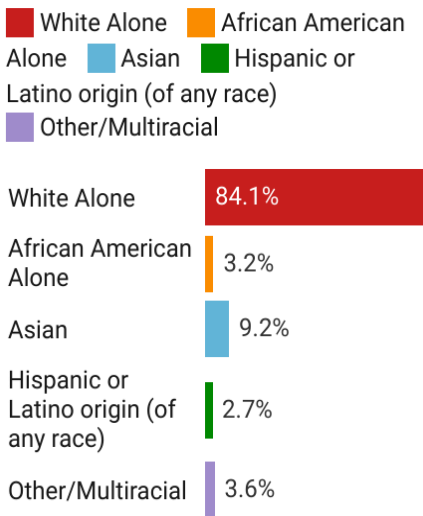

Socioeconomic

Race